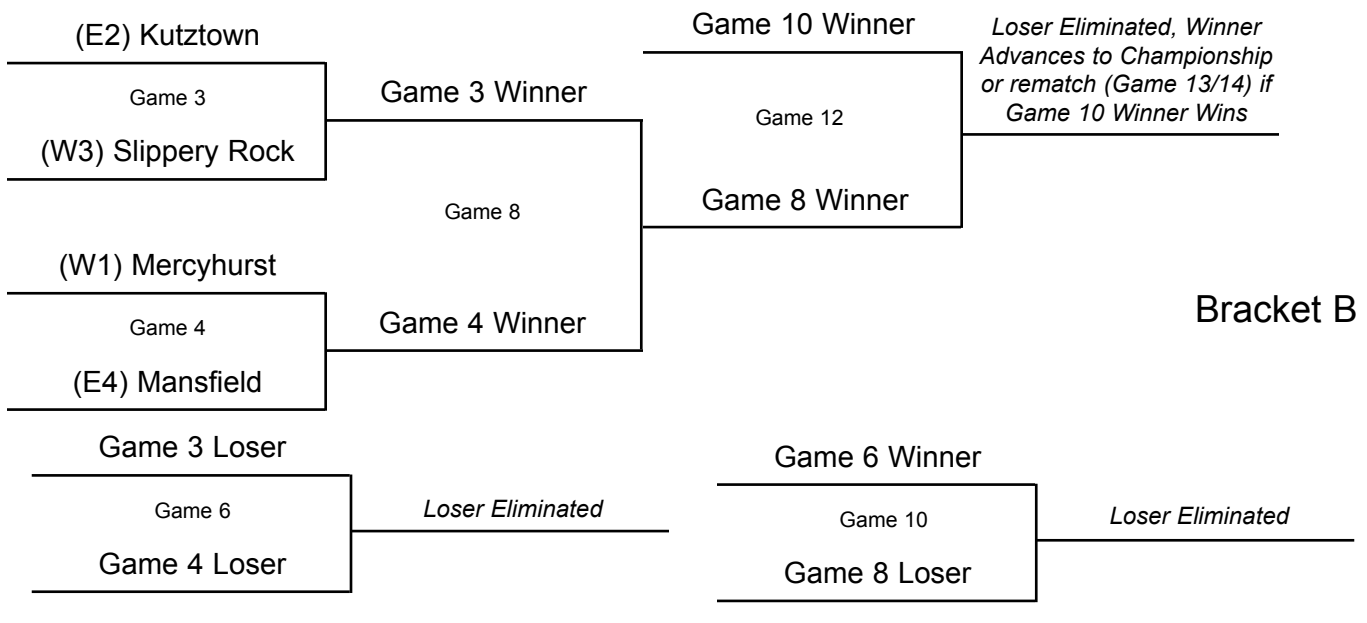

2009 Tournament Schedule/Bracket

Monday, May 4

Game 1 - (W2) California vs. (E3) Shippensburg, 9:30 a.m.
 Game 2 - (E1) West Chester vs. (W4) Lock Haven, 12:30 p.m.
 Game 3 - (E2) Kutztown vs. (W3) Slippery Rock, 3:30 p.m.
 Game 4 - (W1) Mercyhurst vs. (E4) Mansfield, 6:30 p.m.

Tuesday, May 5

Game 5 - Game 1 Loser vs. Game 2 Loser, 9:30 a.m. (loser eliminated)
 Game 6 - Game 3 Loser vs. Game 4 Loser, 12:30 p.m. (loser eliminated)
 Game 7 - Game 1 Winner vs. Game 2 Winner, 3:30 p.m.
 Game 8 - Game 3 Winner vs. Game 4 Winner, 6:30 p.m.

Wednesday, May 6

Game 9 - Game 5 Winner vs. Game 7 Loser, 9:30 p.m. (loser eliminated)

Game 10 - Game 6 Winner vs. Game 8 Loser, 12:30 p.m. (loser eliminated)
 Game 11 - Game 9 Winner vs. Game 7 Winner, 3:30 p.m.
 Game 12 - Game 10 Winner vs. Game 8 Winner, 6:30 p.m.

Thursday, May 7

If only one game needed
 Game 13 - Championship Game, 1:00 p.m.
If two games needed
 Game 13 - Game 11/12 Winner vs. Game 11/12 Loser, 12:00 p.m.
 Game 14 - Championship Game, 3:00 p.m.
If three games needed
 Game 13 - Bracket A (rematch of Game 11), 10:00 a.m.
 Game 14 - Bracket B (rematch of Game 12), 1:00 p.m.
 Game 15 - Championship Game, 4:00 p.m.