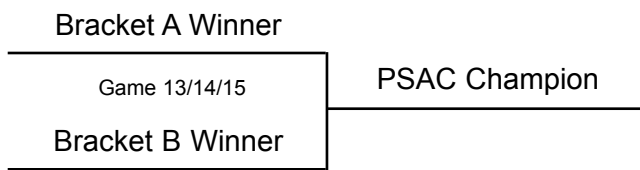

2009 Tournament Schedule/Bracket

Monday, May 4

Game 1 - (W2) California vs. (E3) Shippensburg, 9:30 a.m.
 Game 2 - (E1) West Chester vs. (W4) Lock Haven, 12:30 p.m.
 Game 3 - (E2) Kutztown vs. (W3) Slippery Rock, 3:30 p.m.
 Game 4 - (W1) Mercyhurst vs. (E4) Mansfield, 6:30 p.m.

Tuesday, May 5

Game 5 - Game 1 Loser vs. Game 2 Loser, 9:30 a.m. (loser eliminated)
 Game 6 - Game 3 Loser vs. Game 4 Loser, 12:30 p.m. (loser eliminated)
 Game 7 - Game 1 Winner vs. Game 2 Winner, 3:30 p.m.
 Game 8 - Game 3 Winner vs. Game 4 Winner, 6:30 p.m.

Thursday, May 7

If only one game needed
 Game 13 - Championship Game, 1:00 p.m.
If two games needed
 Game 13 - Game 11/12 Winner vs. Game 11/12 Loser, 12:00 p.m.
 Game 14 - Championship Game, 3:00 p.m.
If three games needed
 Game 13 - Bracket A (rematch of Game 11), 10:00 a.m.
 Game 14 - Bracket B (rematch of Game 12), 1:00 p.m.
 Game 15 - Championship Game, 4:00 p.m.