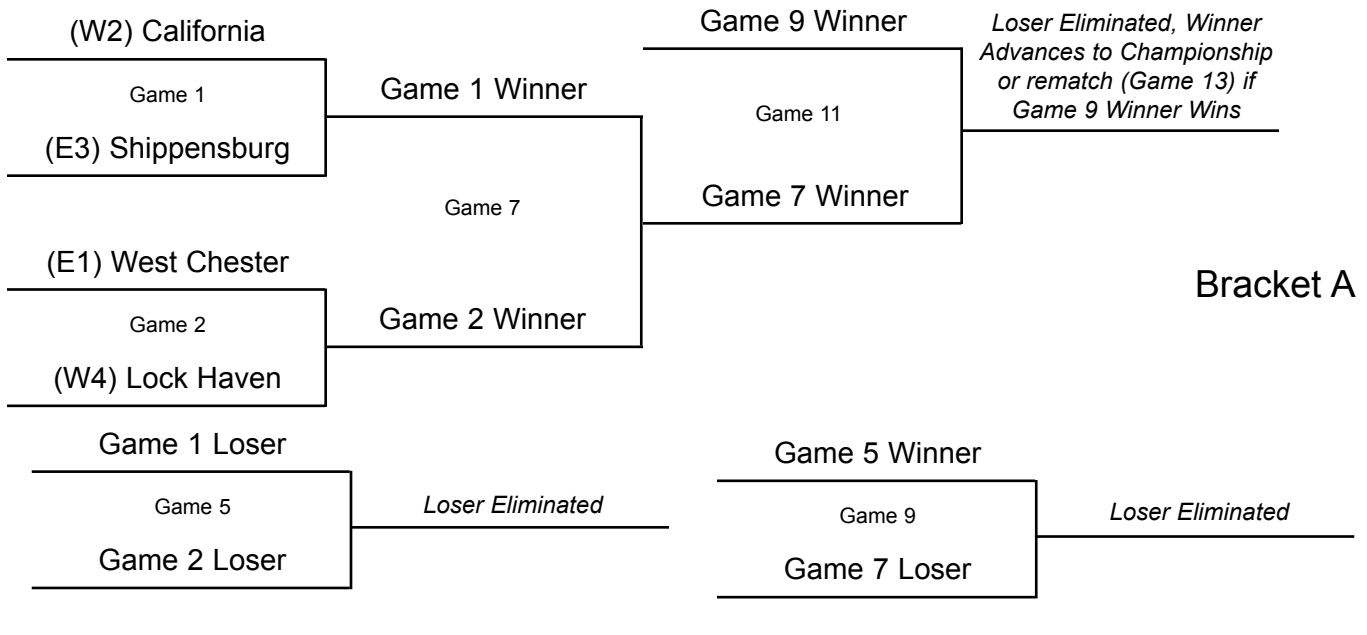

2009 Tournament Schedule/Bracket

Monday, May 4

Game 1 - (W2) California vs. (E3) Shippensburg, 9:30 a.m.
 Game 2 - (E1) West Chester vs. (W4) Lock Haven, 12:30 p.m.
 Game 3 - (E2) Kutztown vs. (W3) Slippery Rock, 3:30 p.m.
 Game 4 - (W1) Mercyhurst vs. (E4) Mansfield, 6:30 p.m.

Tuesday, May 5

Game 5 - Game 1 Loser vs. Game 2 Loser, 9:30 a.m. (loser eliminated)
 Game 6 - Game 3 Loser vs. Game 4 Loser, 12:30 p.m. (loser eliminated)
 Game 7 - Game 1 Winner vs. Game 2 Winner, 3:30 p.m.
 Game 8 - Game 3 Winner vs. Game 4 Winner, 6:30 p.m.

Wednesday, May 6

Game 9 - Game 5 Winner vs. Game 7 Loser, 9:30 p.m. (loser eliminated)

Game 10 - Game 6 Winner vs. Game 8 Loser, 12:30 p.m. (loser eliminated)
 Game 11 - Game 9 Winner vs. Game 7 Winner, 3:30 p.m.
 Game 12 - Game 10 Winner vs. Game 8 Winner, 6:30 p.m.

Thursday, May 7

If only one game needed
 Game 13 - Championship Game, 1:00 p.m.
If two games needed
 Game 13 - Game 11/12 Winner vs. Game 11/12 Loser, 12:00 p.m.
 Game 14 - Championship Game, 3:00 p.m.
If three games needed
 Game 13 - Bracket A (rematch of Game 11), 10:00 a.m.
 Game 14 - Bracket B (rematch of Game 12), 1:00 p.m.
 Game 15 - Championship Game, 4:00 p.m.