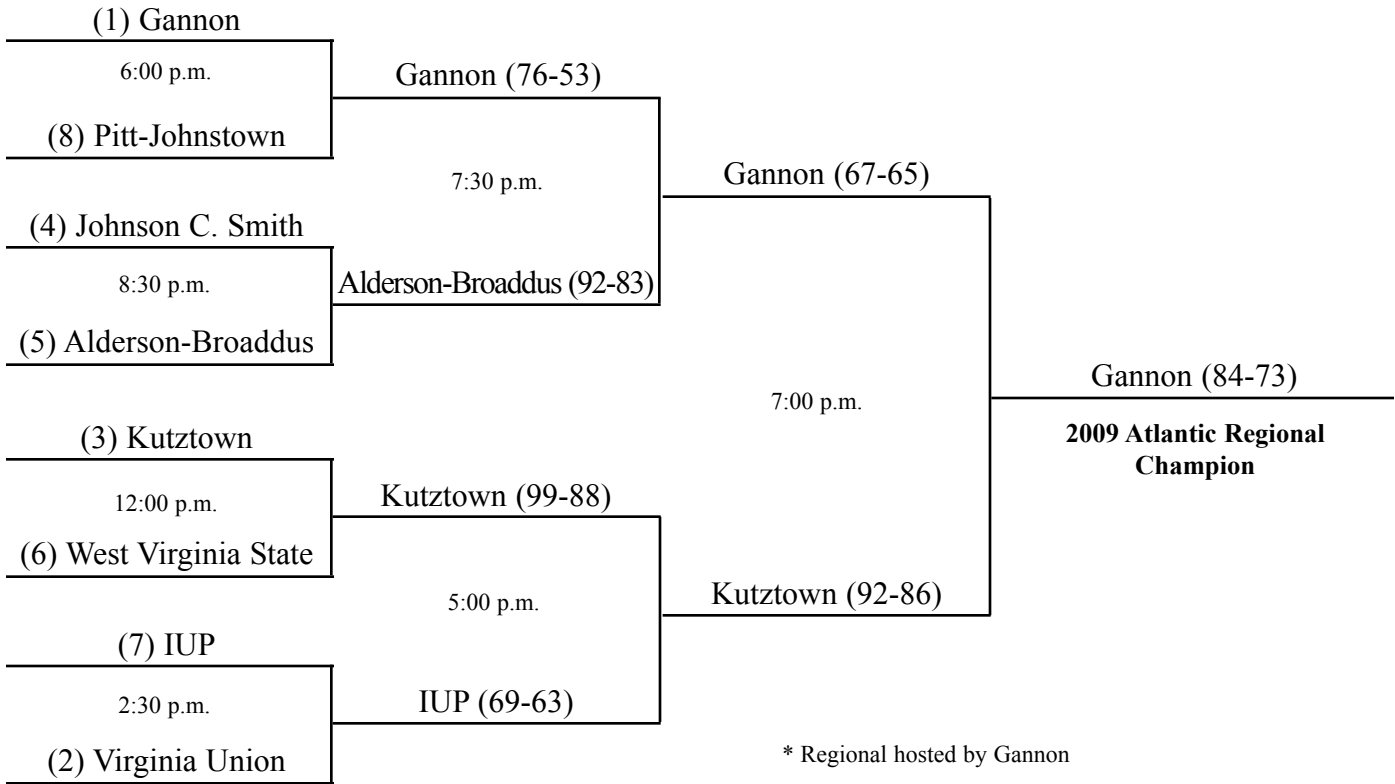

2009 NCAA Men's Basketball Atlantic Regional

Saturday, March 14

Sunday, March 15

Tuesday, March 17