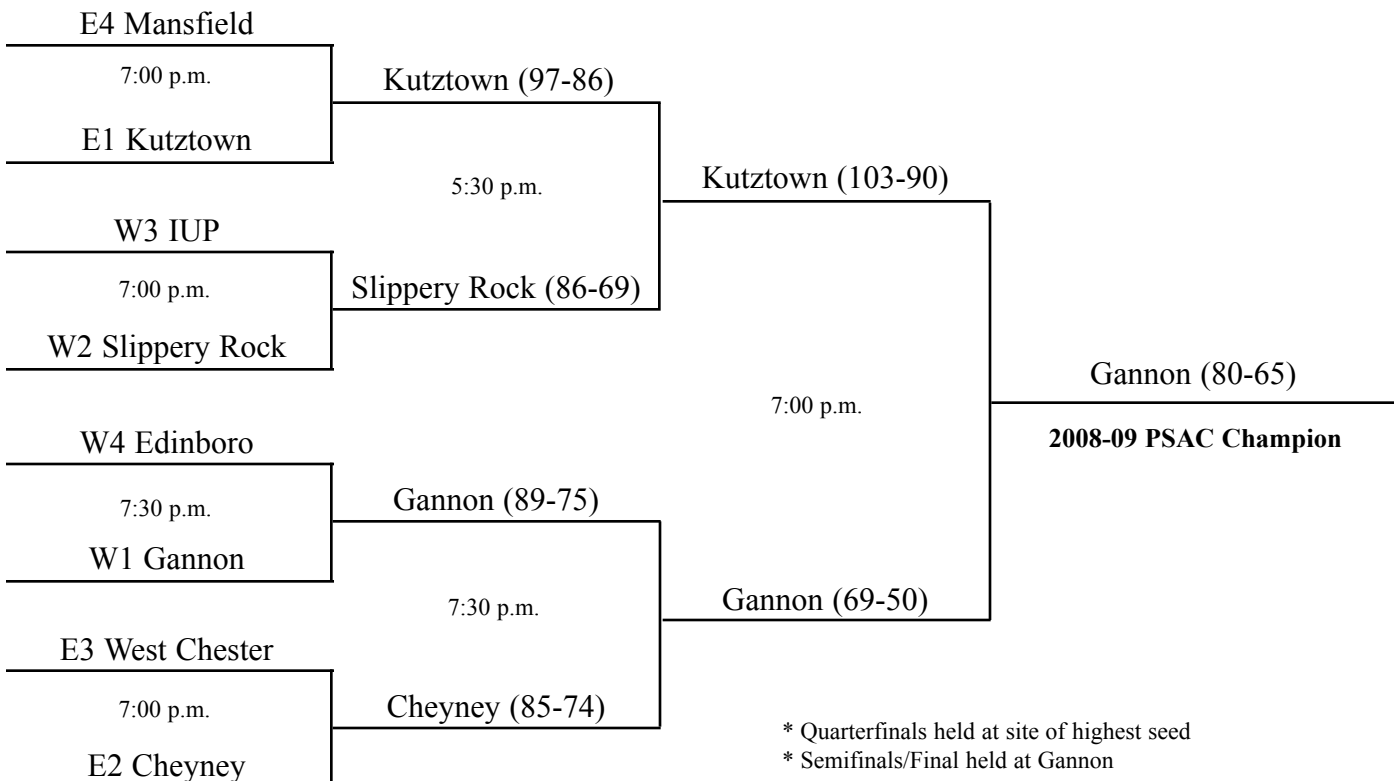

2009 PSAC Men's Basketball Tournament

Tuesday, March 2

Friday, March 6

Saturday, March 7